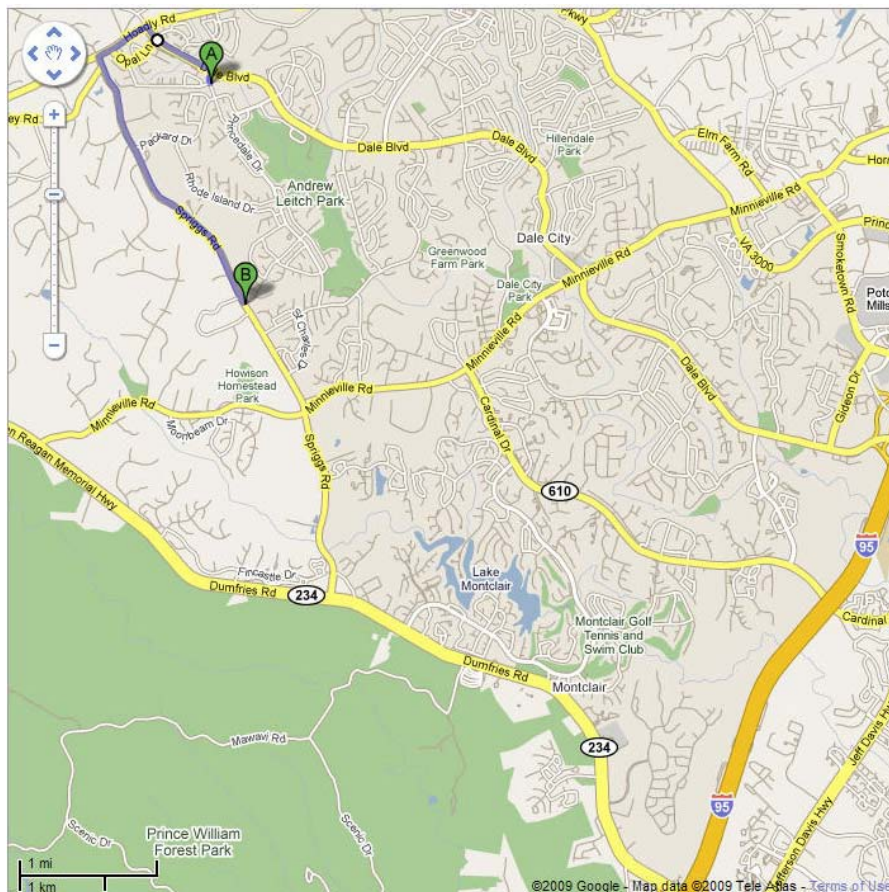

The Hylton Group

The Tradition Continues...

Directions to the Saddle Ridge Community from the Sales Center

1. Make a Right out of the Sales Center and head towards Dale Blvd. (A)
2. Turn Left at Dale Blvd and continue on it for about .6 miles
3. At the stoplight make a left onto Hoadly Road and travel about .4 miles
4. Make a left onto Spriggs Rd and follow it for about 2.2 miles. You will see Anthony Dr (Saddle Ridge) on your right. You have arrived at Saddle Ridge! (B)